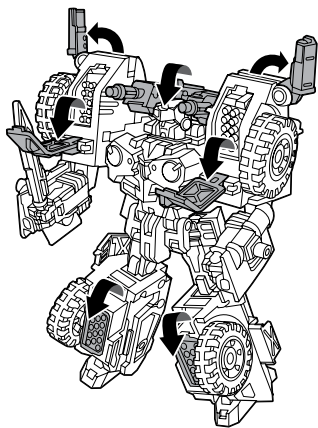

TRANSFORMERS

UNIVERSE

WARNING:
CHOKING HAZARD-Small parts.
Not for children under 3 years.

AGES 5+

83841/83794 Asst.

NOTE: Some parts are made to detach if excessive force is applied and are designed to be reattached if separation occurs. Adult supervision may be necessary for younger children.

CHANGING TO VEHICLE

Reverse order of instructions to convert back to robot.

ATTACK MODE

INSERT KEY TO ACTIVATE FEATURES!

Insert KEY to pop open recoilless rifles and reveal missile pods!

CHANGING TO VEHICLE