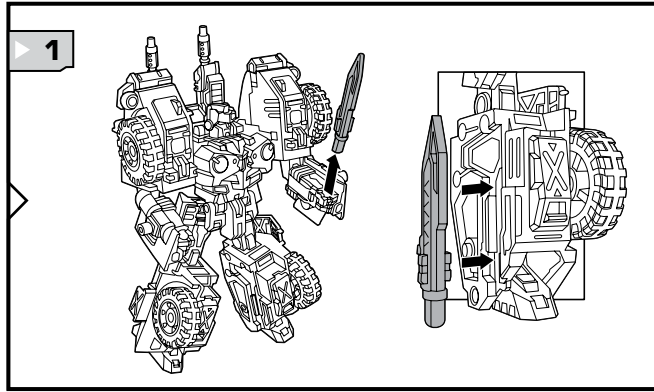

TRANSFORMERS

UNIVERSE

WARNING:
CHOKING HAZARD-Small parts.
Not for children under 3 years.

AGES 5+

83841/83794 Asst.

NOTE: Some parts are made to detach if excessive force is applied and are designed to be reattached if separation occurs. Adult supervision may be necessary for younger children.

CHANGING TO VEHICLE

Reverse order of instructions to convert back to robot.

ATTACK MODE

INSERT KEY TO ACTIVATE FEATURES!

Insert KEY to pop open recoilless rifles and reveal missile pods!

CHANGING TO VEHICLE